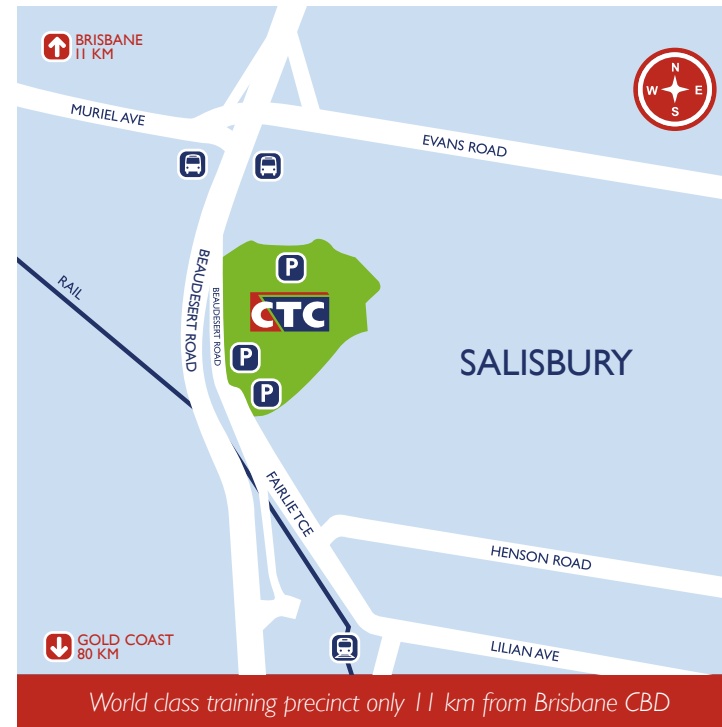

OUR PURPOSE-BUILT FACILITY IS TOTALLY UNIQUE. IT OFFERS EVERYTHING THAT ANY ORGANISATION OR INDIVIDUAL WORKER COULD NEED TO CONDUCT, OR PARTICIPATE IN, SPECIALIST INDUSTRY TRAINING... IN ONE PLACE.

The Construction Training Centre, commonly known as 'CTC', is a specialist resource hub for the building and construction industry.

Our tenants, partners, workers and staff are part of an industry based community that benefits from direct access to progressive world class training facilities and equipment, and collaborative partnerships.

Since our commencement in 1994, The Construction Training Centre is increasingly regarded as a valuable industry asset - a 'one stop shop' and first choice location for training.

We play host to a broad range of Registered Training Organisations (RTO's) and commercial organisations; some through flexible short term hire, and some through long term tenancies.

OUR MISSION

To equip people with the skills they need for the future, to develop the Queensland building and construction industry with the highest quality workforce and specialist knowledge.

OUR ORGANISATION

Founded in partnership between the Queensland construction industry and the Queensland Government.

Visit www.ctc.qld.edu.au to find out more about our services.

Or call 07 3216 6711 to speak to a member of our centre management team about your training needs.

We would love to hear from you!